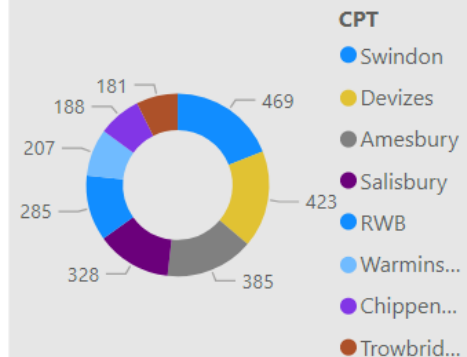

1,450.00
No. Fine & Points

144.00
No. Court

851
No. of Locations

Location	Year	Month	Speed awareness course	Fine & Points	Court	CPT	Area Board
Swindon - Thamesdown Drive	2023	December	251.00	54.00	0.00	Swindon	Swindon
Swindon Queens Drive adjacent with Cambridge Close	2024	April	151.00	26.00	0.00	Swindon	Swindon
Shaw and Whitley - A365 Folly Lane	2023	November	129.00	15.00	0.00	Trowbridge	Melkshar
Swindon - Thamesdown Drive	2024	January	103.00	16.00	0.00	Swindon	Swindon
Wilton - The Avenue	2023	August	102.00	31.00	4.00	Salisbury	South We
Harnham - Lime Kiln Way	2023	November	97.00	11.00	0.00	Salisbury	Salisbury
Cholderton - Church Lane	2023	March	95.00	4.00	1.00	Amesbury	South We
Swindon - Thamesdown Drive	2024	March	94.00	23.00	0.00	Swindon	Swindon
Swindon Queens Drive adjacent with Cambridge Close	2024	March	90.00	13.00	1.00	Swindon	Swindon
Wilton - The Avenue	2023	November	84.00	33.00	8.00	Salisbury	Southern
Cricklade - Spital Lane	2023	April	80.00	10.00	0.00	RWB	RWB
Tilshead - Candown Road	2023	August	78.00	10.00	1.00	Amesbury	Stoneher
Wilton - The Avenue	2024	April	77.00	23.00	6.00	Salisbury	Southern
Coombe Bissett - Deegan House	2023	November	72.00	10.00	0.00	Salisbury	Southern
Total			10,667.00	1,450.00	144.00		

Activity by Area Board

Activity by CPT

Outcomes

• CSEO – Melksham Area Board - 1 January 2023 to 8 May 2024

CSEO Activity Dashboard

Outcomes are dependent on previous convictions and history

408.00
No. Speed awareness co...