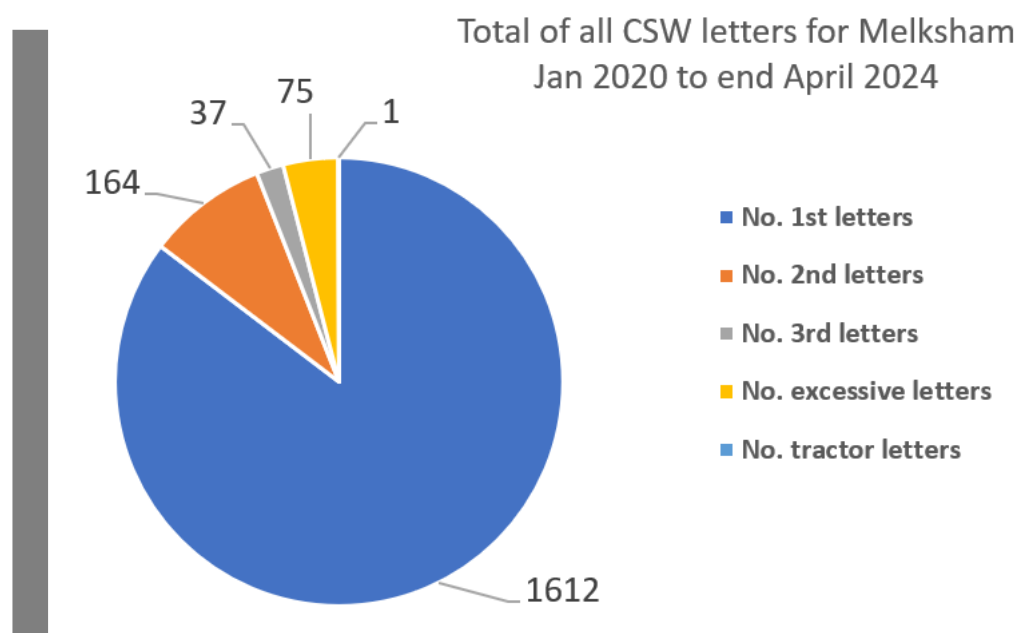

Some examples of careless or inconsiderate driving are:

- overtaking on the inside
- driving too close to another vehicle
- driving through a red light by mistake
- turning into the path of another vehicle
- flashing lights to force other drivers to give way
- misusing lanes to gain advantage over other drivers
- the driver being avoidably distracted by tuning the radio, lighting a cigarette etc
- unnecessarily staying in an overtaking lane
- unnecessarily slow driving or braking
- dazzling other drivers with un-dipped headlights

• Community Road Safety Team; what we do

Community Speed Watch

CSW

• CSW – Melksham area - Data since July 2020 to 8 May 2024

Team	No. 1st letters	No. 2nd letters	No. 3rd letters	No. excessive letters	No. tractor letters	Total letters	No. of watches	Average speeders %
Melksham - Berryfields	72	4	0	0	0	76	69	1.1%
Melksham - Woodrow Road	259	29	4	10	0	295	54	6.8%
Shaw and Whitley	521	21	4	14	0	560	106	2.1%
Steeple Ashton	760	110	29	51	1	951	108	4.3%
Grand Total	1612	164	37	75	1	1882	337	3.4%