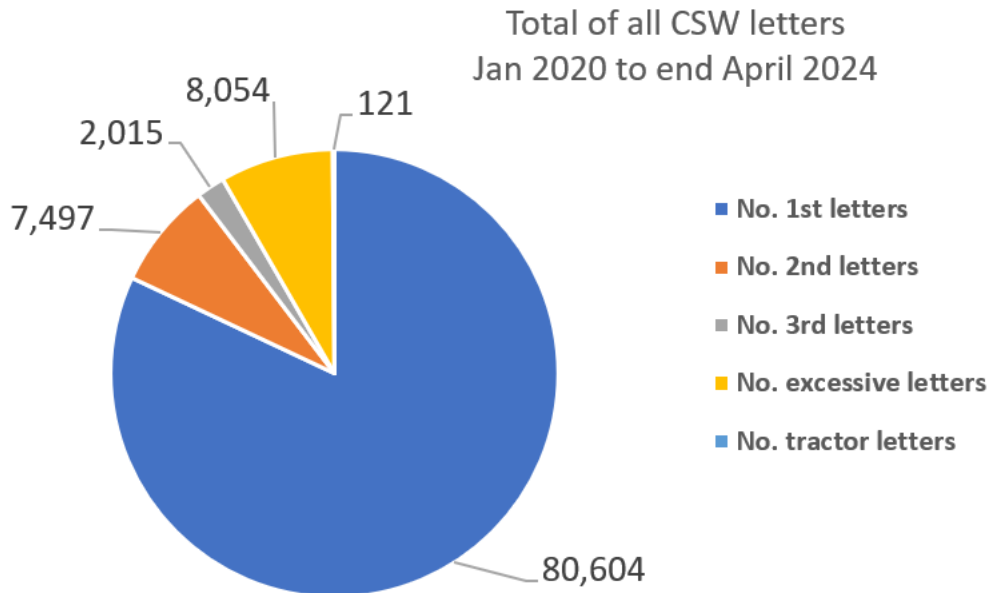

Some examples of careless or inconsiderate driving are:

- overtaking on the inside
- driving too close to another vehicle
- driving through a red light by mistake
- turning into the path of another vehicle
- flashing lights to force other drivers to give way
- misusing lanes to gain advantage over other drivers
- the driver being avoidably distracted by tuning the radio, lighting a cigarette etc
- unnecessarily staying in an overtaking lane
- unnecessarily slow driving or braking
- dazzling other drivers with un-dipped headlights

• Community Road Safety Team; what we do

Community Speed Watch

CSW

• CSW – Melksham area - Data since July 2020 to 8 May 2024

Team	No. 1st letters	No. 2nd letters	No. 3rd letters	No. excessive letters	No. tractor letters	Total letters	No. of watches	Average speeders %
Melksham - Berryfields	72	4	0	0	0	76	69	1.1%
Melksham - Woodrow Road	259	29	4	10	0	295	54	6.8%
Shaw and Whitley	521	21	4	14	0	560	106	2.1%
Steeple Ashton	760	110	29	51	1	951	108	4.3%
Grand Total	1612	164	37	75	1	1882	337	3.4%

• Traffic surveys – Melksham since 2022 to 30 April 2024

Wiltshire Council

Title	Result	Survey start date	Speed limit	85th percentile	CPT	Area Board
Berryfield - C395 Semington Road	No further action	07/12/2023	30	32.3	Trowbridge	Melksham
Melksham - C400 Pathfinder Way	Speed education	11/09/2023	30	37.6	Trowbridge	Melksham
Melksham - Eastern Way	No further action	19/02/2024	40	43.6	Trowbridge	Melksham
Steeple Ashton - C19 Ashton Common	Speed education	15/05/2023	30	36.7	Trowbridge	Melksham
Steeple Ashton - C232 Sandpits Lane	No further action	07/12/2023	60	38.4	Trowbridge	Melksham
Steeple Ashton - Common Hill	Speed education	08/05/2022	30	37.89	Trowbridge	Melksham