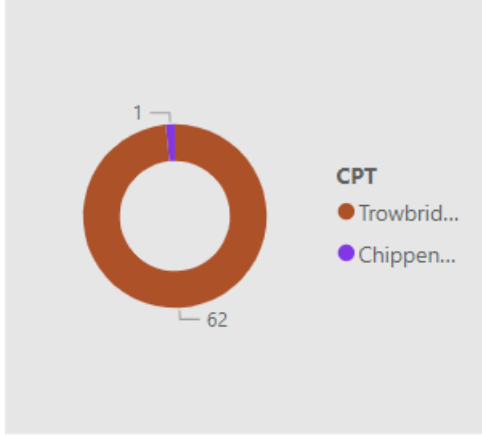

Activity by CPT