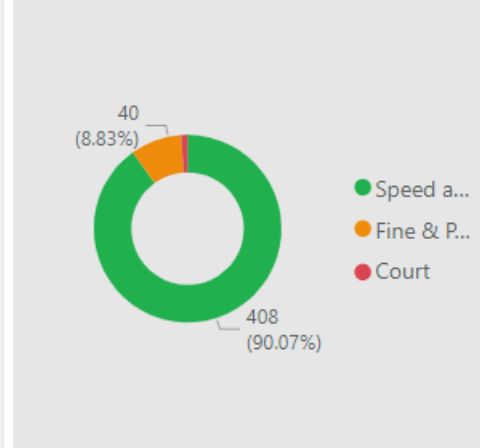

• CSEO – Melksham Area Board - 1 January 2023 to 8 May 2024

CSEO Activity Dashboard

Outcomes are dependent on previous convictions and history

408.00
No. Speed awareness co...

40.00
No. Fine & Points

5.00
No. Court

27
No. of Locations

Location	Year	Month	Speed awareness course	Fine & Points	Court	CPT	Area Board
Shaw and Whitley - A365 Folly Lane	2023	November	129.00	15.00	0.00	Trowbridge	Melksham
Shaw & Whitley (Shaw Hill)	2023	January	40.00	2.00	1.00	Trowbridge	Melksham
Shaw and Whitley - A365 Folly Lane	2023	October	30.00	2.00	0.00	Trowbridge	Melksham
Shaw and Whitley - Shaw Hill	2023	February	24.00	2.00	2.00	Trowbridge	Melksham
Shaw and Whitley - A365 Folly Lane	2023	December	22.00	3.00	1.00	Trowbridge	Melksham
Westwood - New Inn	2023	December	21.00	2.00	0.00	Trowbridge	Melksham
Shaw and Whitley (Shaw Hill)	2023	February	17.00	2.00	0.00	Trowbridge	Melksham
Shaw and Whitley A365 Folly Lane	2024	May	17.00	3.00	0.00	Trowbridge	Melksham
Westwood - New Inn	2023	November	17.00	2.00	1.00	Trowbridge	Melksham
Shaw Hill - A365 Between SHAW HILL/FOLLY LANE / Beltane Place	2023	November	12.00	0.00	0.00	Trowbridge	Melksham
Beanacre - A350 Bus Stop	2023	March	11.00	0.00	0.00	Trowbridge	Melksham
Shaw and Whitley Shaw hill lamppost 38	2024	April	11.00	1.00	0.00	Trowbridge	Melksham
Shaw and Whitley - School Corsham Road	2023	November	10.00	2.00	0.00	Trowbridge	Melksham
Total			408.00	40.00	5.00		

Outcomes